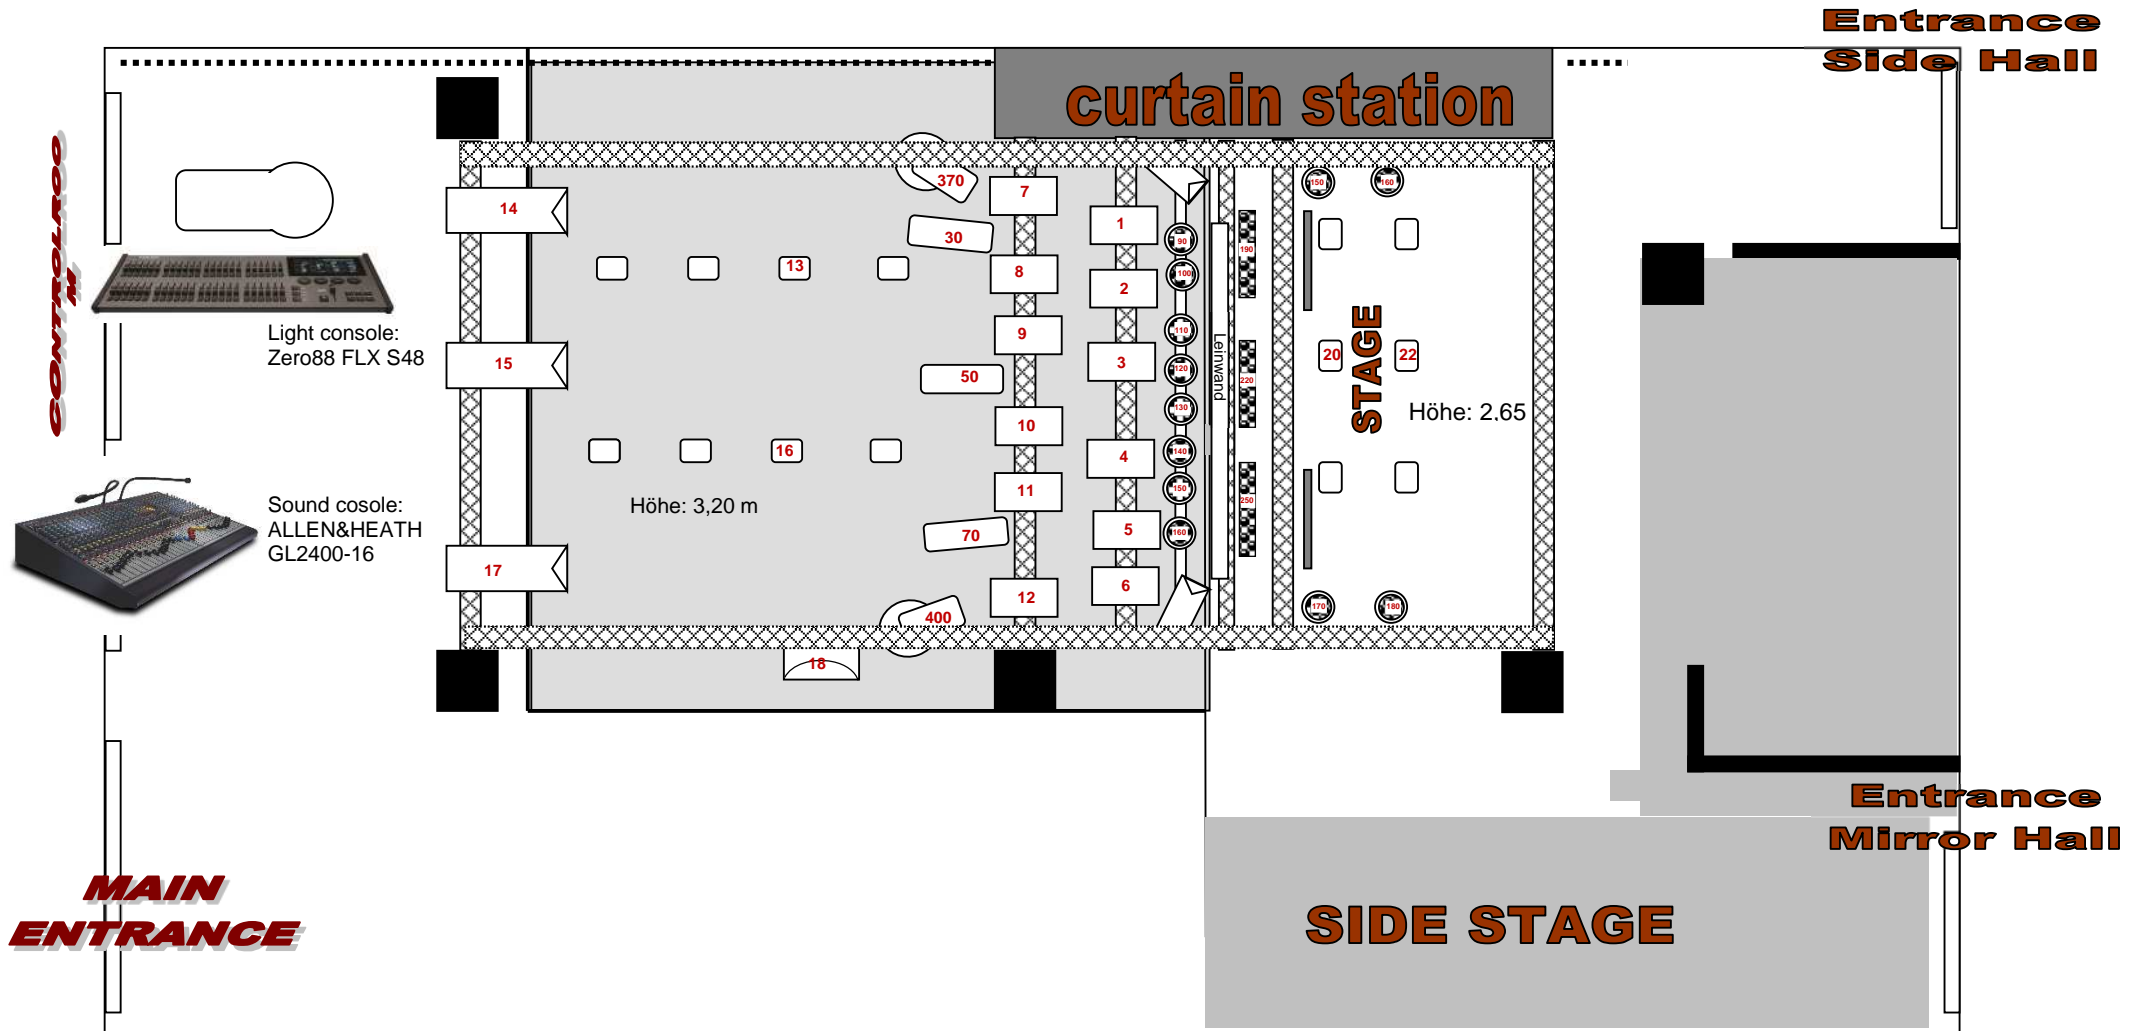

# Lighting Plan - Kleines Theater

We will adjust the light settings as much as possible according to your needs.  
Please specify special request on the sheet „Technisches“.